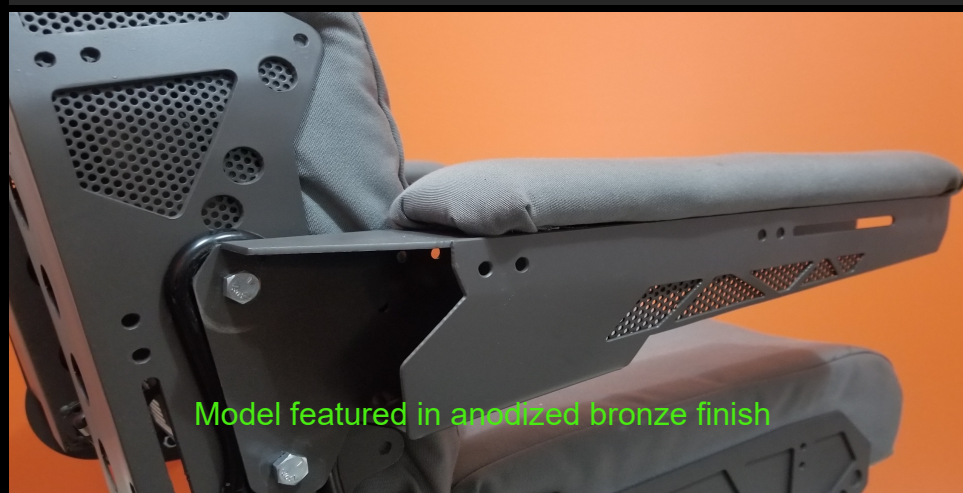

TACSEATTM MARK 1

Office Chair Configurations		
Regular Size		
Height	H1	35" [89cm]
Height with adjustable base	H2	46"-51" [117cm - 130cm]
Width w/o arm rests	W1	22" [56cm]
Width with arm rests	W2	27" [69cm]
Depth	d1	18.5" [47cm]
Dept in normal position	d2	30" [76cm]
Maximum radius - normal position	R_{max}	16" [41cm]
Weight w/o base	↓	49 lbs [22 kg]
Weight with base	↓	63 lbs [29 kg]

Model featured in anodized bronze finish

GLSTEELFAB