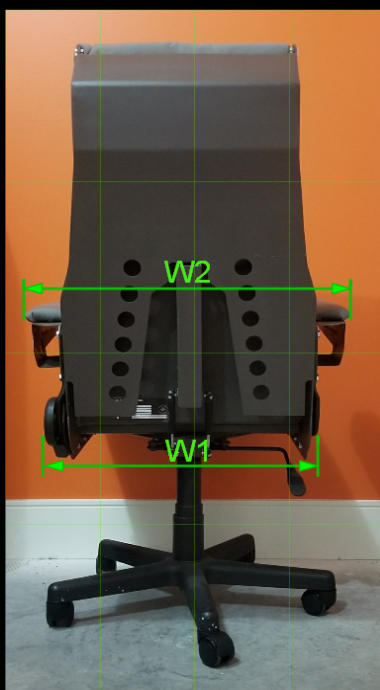

TACSEATTM MARK 1

Office Chair Configurations		
Regular Size		
Height	H1	35" [89cm]
Height with adjustable base	H2	46"-51" [117cm - 130cm]
Width w/o arm rests	W1	22" [56cm]
Width with arm rests	W2	27" [69cm]
Depth	d1	18.5" [47cm]
Dept in normal position	d2	30" [76cm]
Maximum radius - normal position	R_{max}	16" [41cm]
Weight w/o base	↓	49 lbs [22 kg]
Weight with base	↓	63 lbs [29 kg]